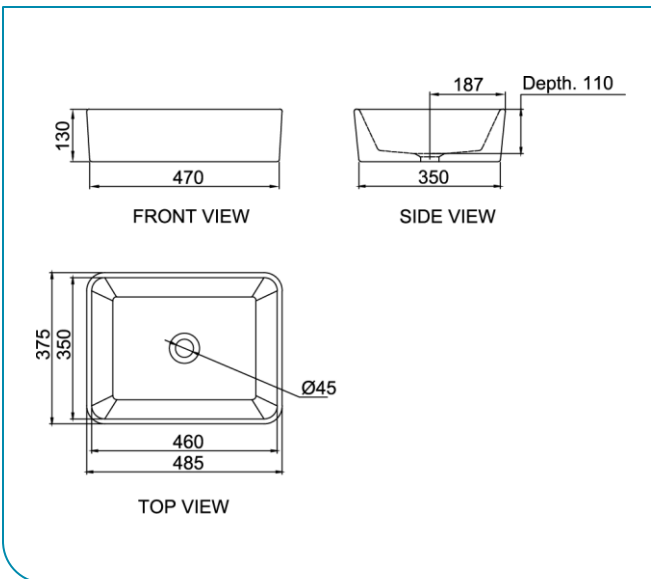

Sit-On Lavatory

PRODUCT FEATURES

- High gloss surface finishing
- Easy to clean surface profile

PRODUCT SPECIFICATIONS

- Dimension: 485 (L) x 375 (W) x 130 (H) mm
- Material: Vitreous China

TECHNICAL DRAWING