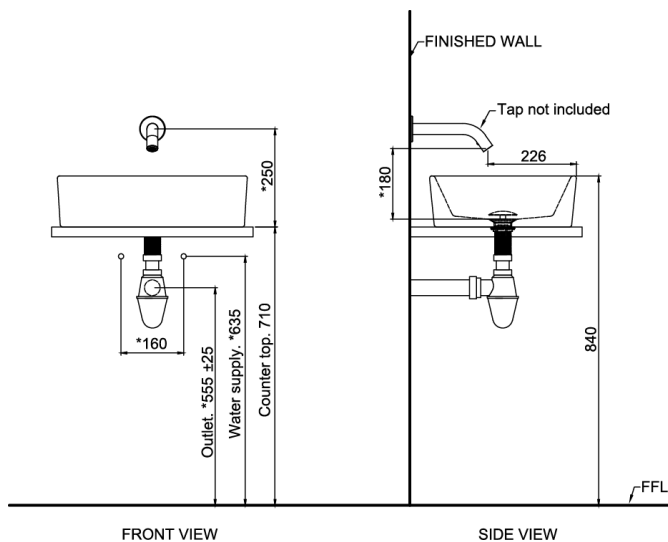

Sit-On Lavatory

PRODUCT FEATURES

- High gloss surface finishing
- Easy to clean surface profile

PRODUCT SPECIFICATIONS

- Dimension: 485 (L) x 375 (W) x 130 (H) mm
- Material: Vitreous China

TECHNICAL DRAWING

OPTIONAL FEATURE:

Anti-Bacterial
Technology

INSTALLATION DETAILS

(*)Denotes recommended value.
All dimension are in mm.
Date: 23.01.2019