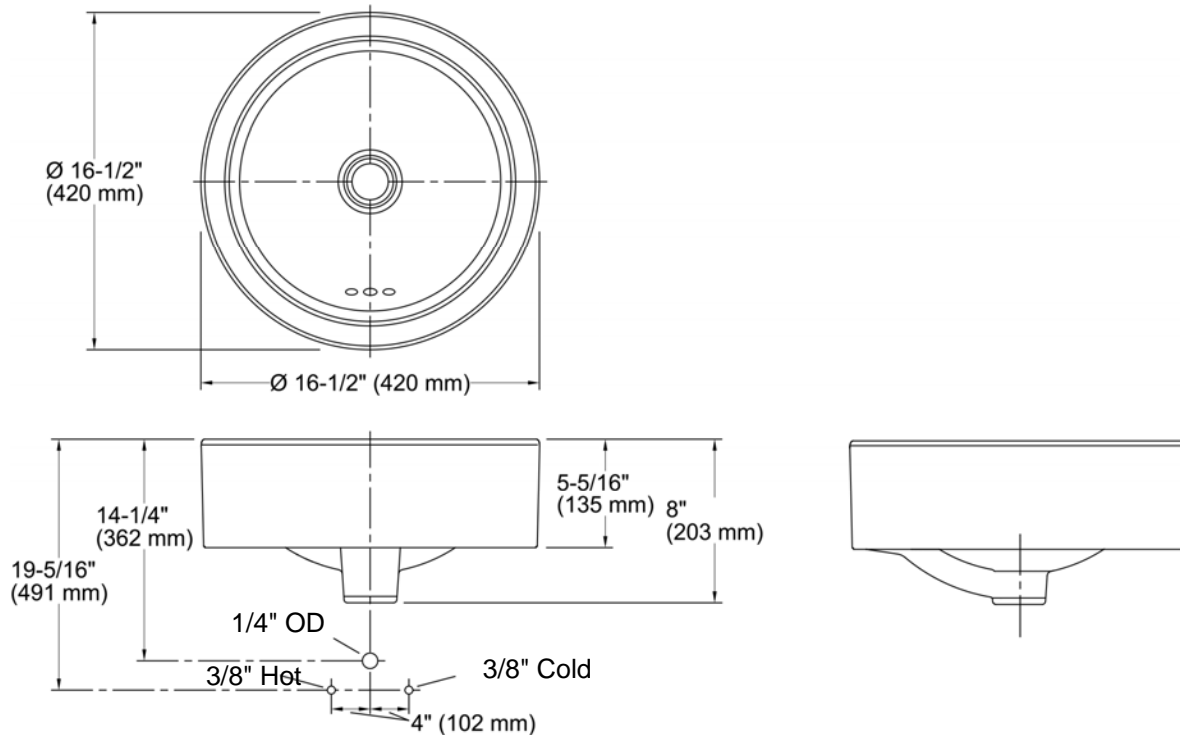

Información técnica

Todas las dimensiones del producto son nominales.

Configuración del tazón:	Simple
Instalación:	Por encima de la encimera
Área del tazón Diámetro:	15-1/2" (394 mm)
Profundidad del agua:	5-3/4 pulg. (146 mm)
	Orificio de drenaje: 1-3/4" (44 mm)
Plantilla:	De Sobreponer, 1144643-7, requerida, incluida

Features

- Vitreous china.
- Above-counter.
- Round basin for a modern contemporary look.
- With overflow.
- No faucet holes; requires wall- or counter-mount faucet.
- 16-1/2" (419 mm) diameter

See website for detailed warranty information.

Available Color/Finishes

Color tiles intended for reference only.

Color	Code	Description
-------	------	-------------

0	White
---	-------

Technical Information

All product dimensions are nominal.

Bowl configuration:	Single
Installation:	Above-counter
Bowl area	Diameter: 15-1/2" (394 mm)
Water depth:	5-3/4" (146 mm)
Drain hole:	1-3/4" (44 mm)
Template:	Above-counter, 1144643-7, required, included