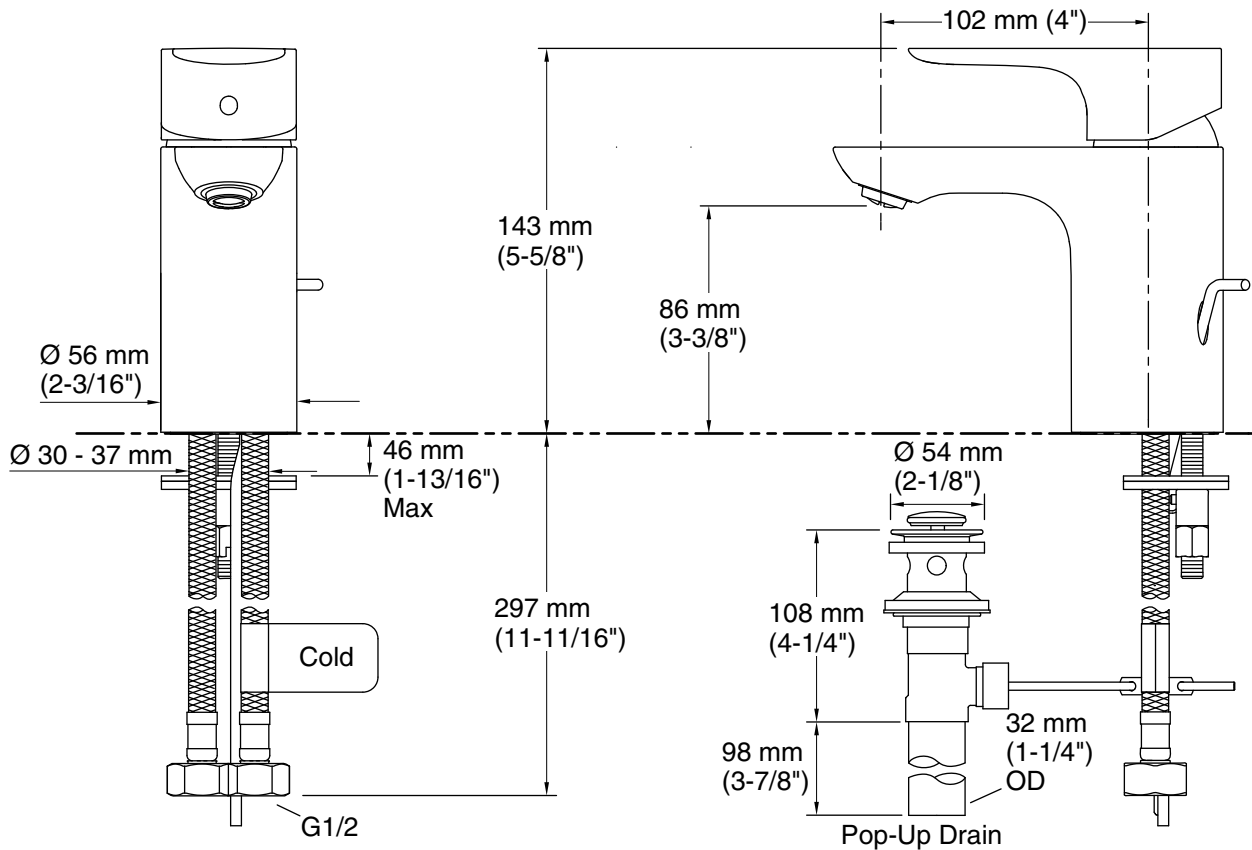

Features

- Brass Construction
- KOHLER finishes resist corrosion and tarnishing.
- Lever handle
- Includes leak-free ceramic disc valve
- Includes flexible G1/2 supply hoses for easy installation
- Includes drain

Available Colors/Finishes

Color tiles intended for reference only.

Color	Code	Description
-------	------	-------------

	CP	
--	----	--

KOHLER Faucets

Technical Information

All product dimensions are nominal.

Faucet:

Flow rate: 2.37 gal/min (9 l/min)

Notes

Install this product according to the installation instructions.