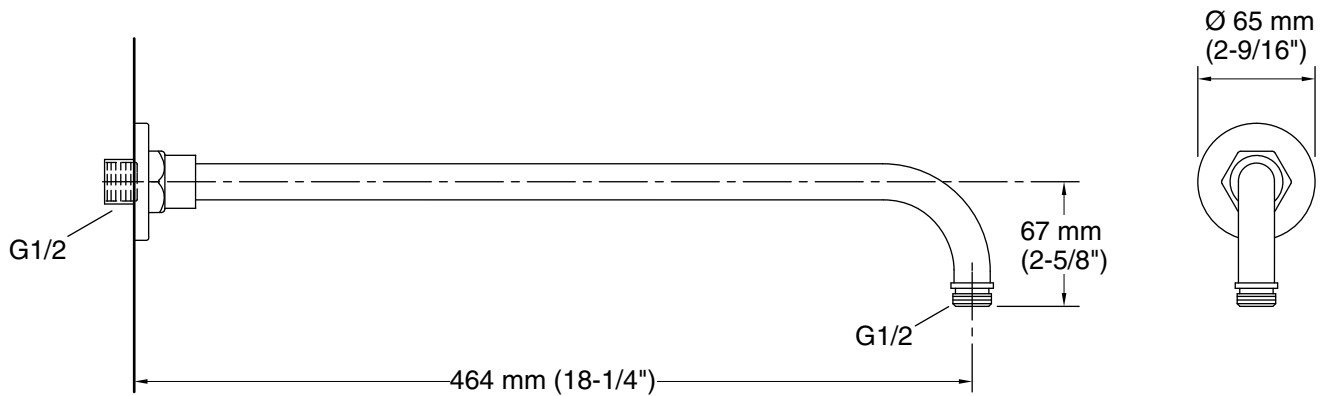

Features

- The arm has a range of 46.3 cm.
- Compatible with KOHLER showerheads to create a custom shower space.

Material

- Solid brass construction for durability and reliability.

Installation

- Wall-mount.

Technical Information

All product dimensions are nominal.

Notes

Install this product according to the installation instructions.