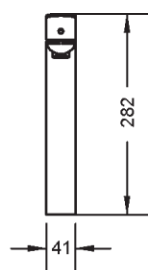

Deck Mounted Raised Basin Mixer

PRODUCT SPECIFICATIONS

- Dimension : 183 (L) x 282 (H) mm
- Material : Brass Chrome

WATER CONSUMPTION

- WELS Rating : Excellent ✓✓✓
- Water Flow Rate: 2.0L/minute
- Water Saving : 66%

RESOURCEFUL FEATURE:

Constant Flow Regulator

TECHNICAL DRAWING

FRONT VIEW

SIDE VIEW

TOP VIEW

Copyright © Rigel Technology (S) Pte Ltd All rights reserved. Terms of Use.