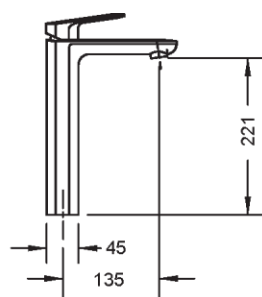

Deck Mounted Raised Basin Mixer

PRODUCT SPECIFICATIONS

- Dimension : 183 (L) x 282 (H) mm
- Material : Brass Chrome

WATER CONSUMPTION

- WELS Rating : Excellent ✓✓✓
- Water Flow Rate: 2.0L/minute
- Water Saving : 66%

RESOURCEFUL FEATURE:

Constant Flow Regulator

TECHNICAL DRAWING

FRONT VIEW

SIDE VIEW

TOP VIEW

Copyright © Rigel Technology (S) Pte Ltd All rights reserved. Terms of Use.