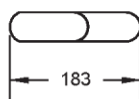

Deck Mounted Raised Basin Mixer

PRODUCT SPECIFICATIONS

- Dimension : 183 (L) x 282 (H) mm
- Material : Brass Chrome

WATER CONSUMPTION

- WELS Rating : Excellent ✓✓✓
- Water Flow Rate: 2.0L/minute
- Water Saving : 66%

RESOURCEFUL FEATURE:

Constant Flow Regulator

TECHNICAL DRAWING

FRONT VIEW

SIDE VIEW

TOP VIEW

Copyright © Rigel Technology (S) Pte Ltd All rights reserved. Terms of Use.