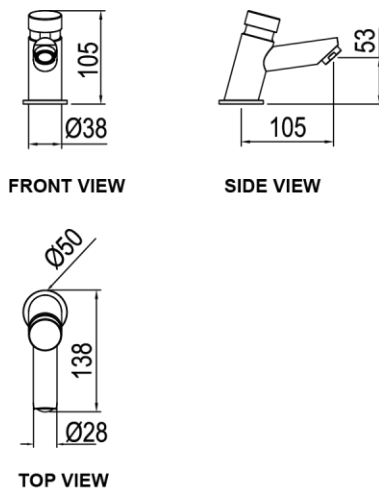

### PRODUCT SPECIFICATIONS

- Dimension : 138 (L) x Ø50 (W) x 105 (H) mm
- Material : Polished brass with chrome finish

### TECHNICAL DRAWING

### INSTALLATION DETAILS

\*All dimensions are in mm