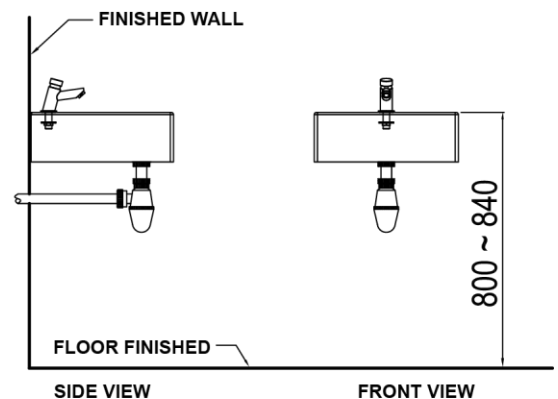

### PRODUCT SPECIFICATIONS

- Dimension : 138 (L) x Ø50 (W) x 105 (H) mm
- Material : Polished brass with chrome finish

### TECHNICAL DRAWING

### INSTALLATION DETAILS

\*All dimensions are in mm