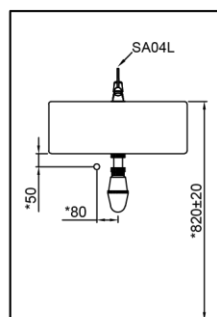

### PRODUCT SPECIFICATIONS

- Dimension : 140 (L) x Ø40 (W) x 125 (H) mm
- Material : Brass Chrome

## TECHNICAL DRAWING

## INSTALLATION DETAILS

FRONT VIEW

SIDE VIEW

TOP VIEW

\*DENOTES RECOMMENDED VALUE

ALL DIMENSIONS ARE IN MM