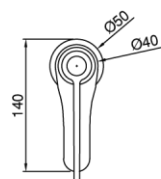

### PRODUCT SPECIFICATIONS

- Dimension : 140 (L) x Ø40 (W) x 125 (H) mm
- Material : Brass Chrome

## TECHNICAL DRAWING

## INSTALLATION DETAILS

FRONT VIEW

SIDE VIEW

TOP VIEW

\*DENOTES RECOMMENDED VALUE

ALL DIMENSIONS ARE IN MM