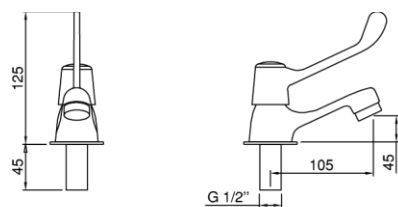

### PRODUCT SPECIFICATIONS

- Dimension : 140 (L) x Ø40 (W) x 125 (H) mm
- Material : Brass Chrome

## INSTALLATION DETAILS

FRONT VIEW

SIDE VIEW

TOP VIEW

\*DENOTES RECOMMENDED VALUE

ALL DIMENSIONS ARE IN MM