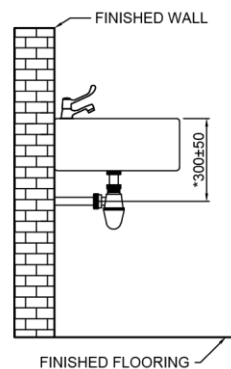

### PRODUCT SPECIFICATIONS

- Dimension : 140 (L) x Ø40 (W) x 125 (H) mm
- Material : Brass Chrome

## TECHNICAL DRAWING

## INSTALLATION DETAILS

FRONT VIEW

SIDE VIEW

TOP VIEW

\*DENOTES RECOMMENDED VALUE

ALL DIMENSIONS ARE IN MM