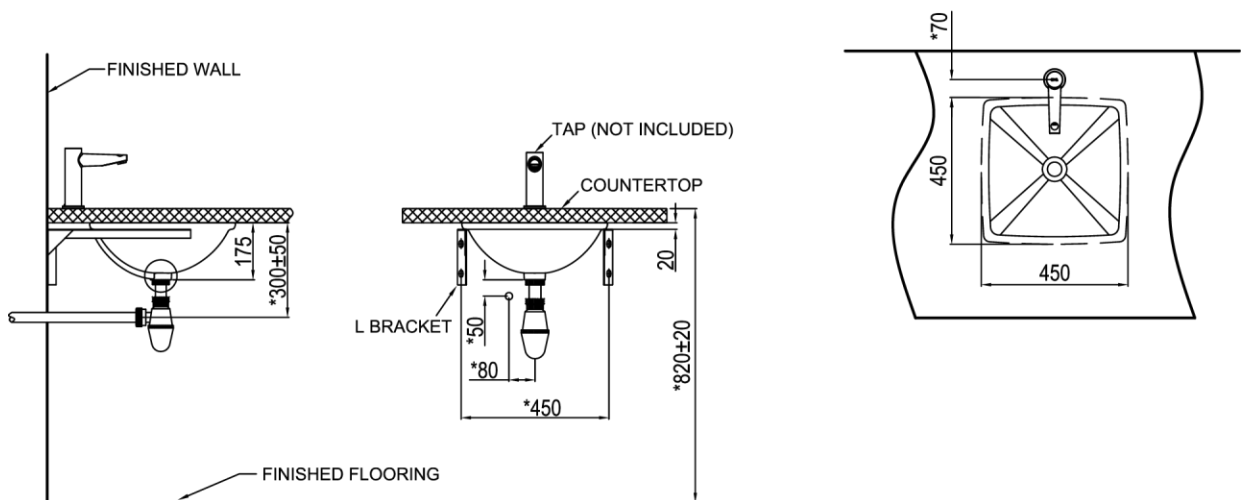

INSTALLATION DETAILS

Copyright © Rigel Technology (S) Pte Ltd. All rights reserved. Terms of Use.