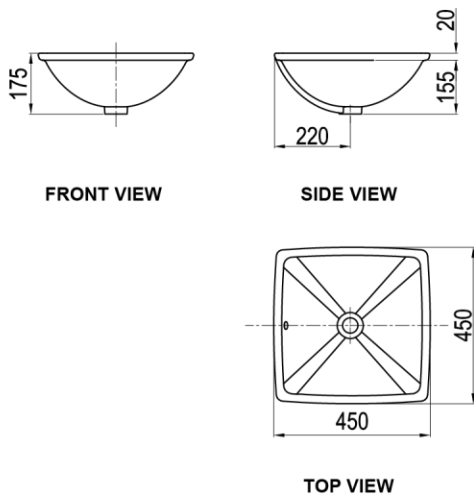

Undercounter Lavatory

PRODUCT FEATURES

- High gloss surface finishing
- Easy to clean surface profile

PRODUCT SPECIFICATIONS

- Dimension: 450 (L) x 450 (W) x 175 (H) mm
- Material: Vitreous China

TECHNICAL DRAWING

RESOURCEFUL FEATURE:

Anti-Bacterial
Technology