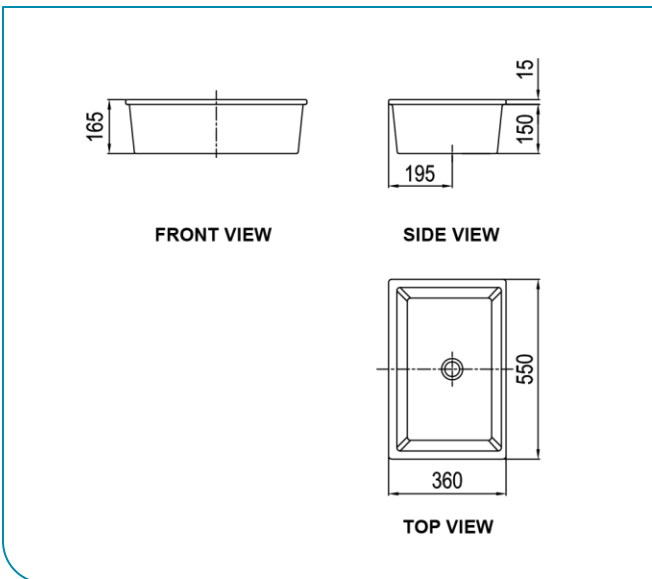

Undercounter Lavatory

PRODUCT FEATURES

- High gloss surface finishing
- Easy to clean surface profile

PRODUCT SPECIFICATIONS

- Dimension: 550 (L) x 360 (W) x 165 (H) mm
- Material: Vitreous China

TECHNICAL DRAWING