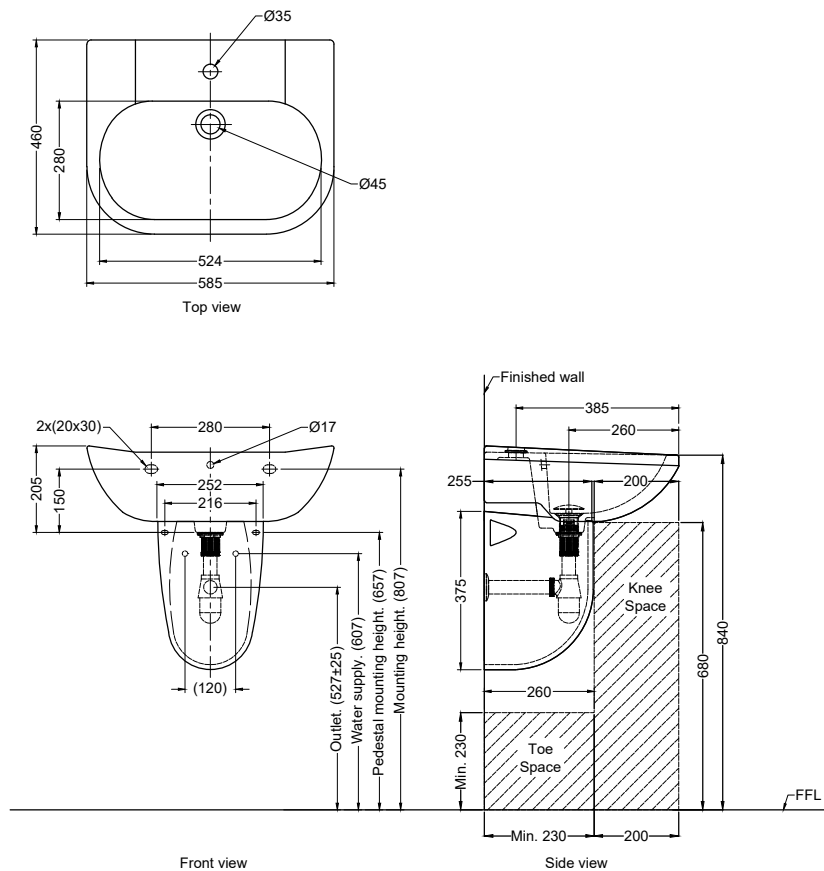

Wall-Hung Lavatory

Product Features

- High gloss surface finishing
- Easy to clean surface profile

Product Specification

- Dimension(Lavatory) : 585(L) x 460(W) x 205(H)mm
- Dimension(Pedestal) : 255(L) x 252(W) x 375(H)mm
- Material : Vitreous China

Technical Drawing

() Denotes recommended value.
All dimension are in mm.

Copyright © Rigel Technology. (S) Pte Ltd All rights reserved.

Rev	2.0
Date	18.02.2021

DISCLAIMER : While every effort has been made to ensure factual accuracy, the information presented is subject to changes due to requirements in different sites, markets and / or countries. Rigel reserves the right to make the necessary amendments at any time without prior notice.