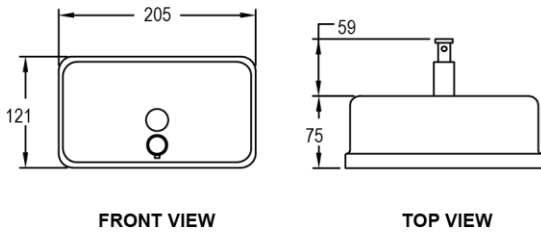

### PRODUCT SPECIFICATIONS

- Dimension : 205 (L) x 134 (W) x 121 (H) mm
- Material : Stainless Steel 304
- Soap Capacity : 1200 ml

### TECHNICAL DRAWING

\*All dimensions are in mm