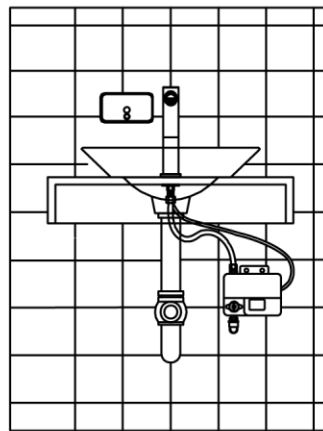

INSTALLATION DETAILS

FRONT VIEW