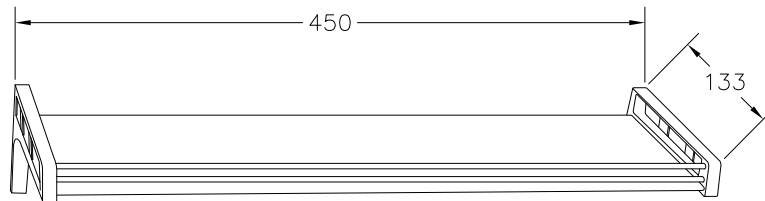

Toiletary Shelf

PRODUCT SPECIFICATIONS

- Dimensions : 450(L) x 133(W)mm
- Material : Stainless steel 304

TECHNICAL DRAWING

Copyright © Rigel Technology (S) Pte Ltd All rights reserved.

DISCLAIMER : While every effort has been made to ensure factual accuracy, the information presented is subject to changes due to requirements in different sites, markets and / or countries. Rigel reserves the right to make the necessary amendments at any time without prior notice.