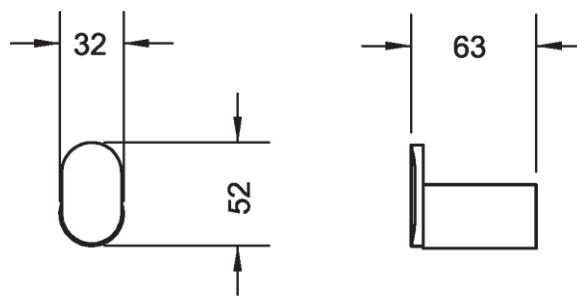

### PRODUCT SPECIFICATIONS

- Dimension : 63 (L) x 32 (W) x 52 (H) mm
- Material : Brass Chrome

### TECHNICAL DRAWING

FRONT VIEW

SIDE VIEW

TOP VIEW