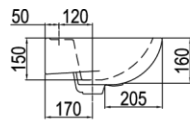

Wall-Hung Lavatory

PRODUCT FEATURES

- High gloss surface finishing
- Easy to clean surface profile

PRODUCT SPECIFICATIONS

- Dimension: 480 (L) x 420 (W) x 200 (H) mm
- Material: Vitreous China

TECHNICAL DRAWING

SIDE VIEW

RESOURCEFUL FEATURE:

Anti-Bacterial
Technology

INSTALLATION DETAILS

*DENOTES RECOMMENDED VALUE