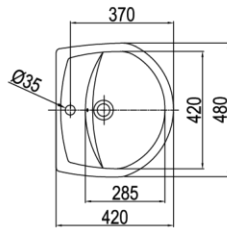

SIDE VIEW

TOP VIEW