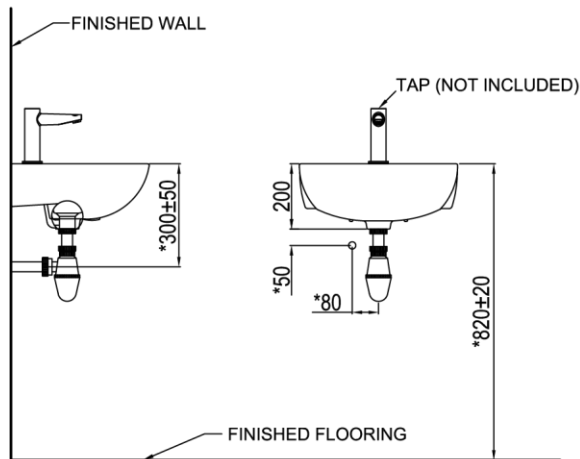

INSTALLATION DETAILS

*DENOTES RECOMMENDED VALUE