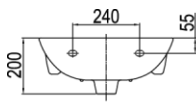

Wall-Hung Lavatory

PRODUCT FEATURES

- High gloss surface finishing
- Easy to clean surface profile

PRODUCT SPECIFICATIONS

- Dimension: 480 (L) x 420 (W) x 200 (H) mm
- Material: Vitreous China

TECHNICAL DRAWING