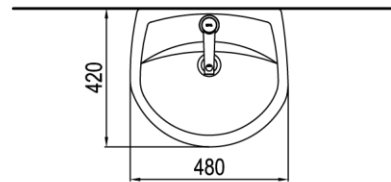

INSTALLATION DETAILS

*DENOTES RECOMMENDED VALUE