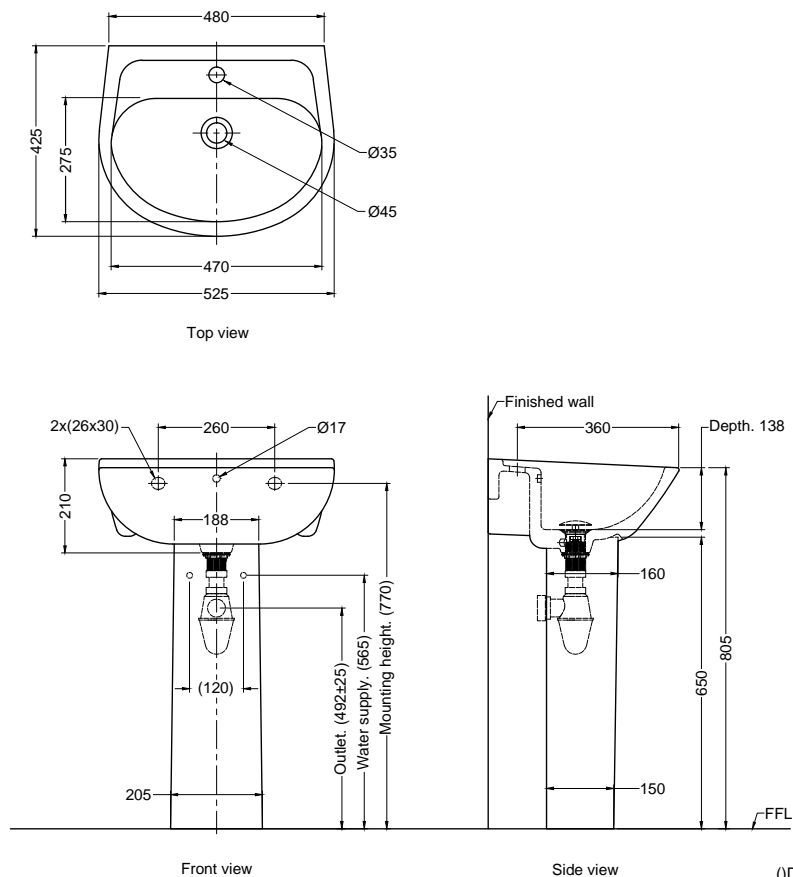

Wall Hung Lavatory with Pedestal

Product Features

- High gloss surface finishing
- Easy to clean surface profile

Product Specification

- Dimension (Lavatory) : 525(L) x 425(W) x 210(H)mm
- Dimension (Pedestal) : 205(L) x 160(W) x 650(H)mm
- Material : Vitreous China

Technical Drawing

() Denotes recommended value.
All dimension are in mm.

Copyright © Rigel Technology. (S) Pte Ltd All rights reserved.

| | |
|------|------------|
| Rev | 2.0 |
| Date | 24.03.2021 |

DISCLAIMER : While every effort has been made to ensure factual accuracy, the information presented is subject to changes due to requirements in different sites, markets and / or countries. Rigel reserves the right to make the necessary amendments at any time without prior notice.