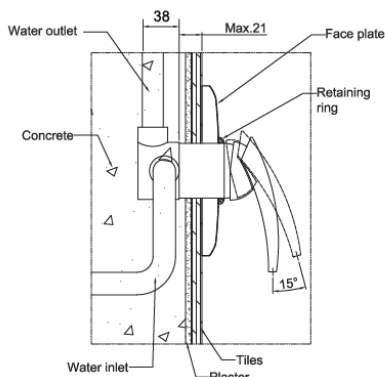

Shower Mixer

PRODUCT FEATURE

- Wall mounted concealed type

PRODUCT SPECIFICATIONS

- Dimension : Ø155 (L) x 128 (W) x 170 (H) mm
- Material : Brass Chrome

WATER CONSUMPTION

- Water Flow Rate: 9.0L/minute

TECHNICAL DRAWING

FRONT VIEW

SIDE VIEW

FRONT VIEW

SIDE VIEW