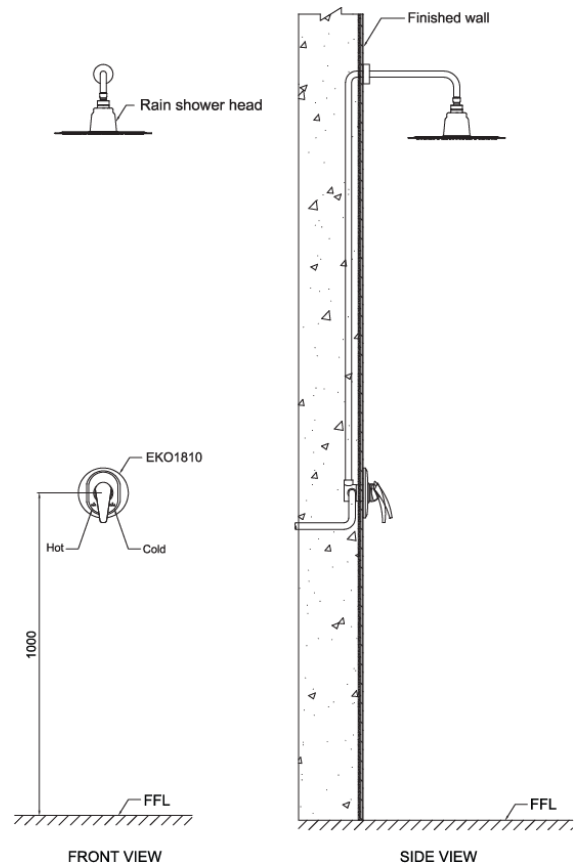

Shower Mixer

PRODUCT FEATURE

- Wall mounted concealed type

PRODUCT SPECIFICATIONS

- Dimension : Ø155 (L) x 128 (W) x 170 (H) mm
- Material : Brass Chrome

WATER CONSUMPTION

- Water Flow Rate: 9.0L/minute

TECHNICAL DRAWING

FRONT VIEW

SIDE VIEW

FRONT VIEW

SIDE VIEW