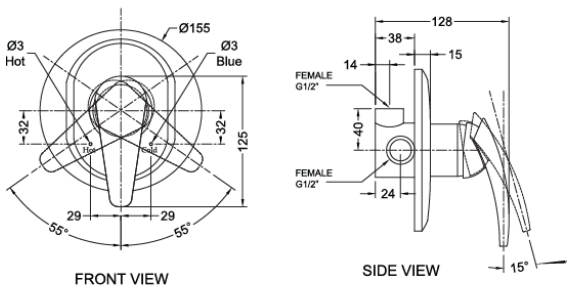

Shower Mixer

PRODUCT FEATURE

- Wall mounted concealed type

PRODUCT SPECIFICATIONS

- Dimension : Ø155 (L) x 128 (W) x 170 (H) mm
- Material : Brass Chrome

WATER CONSUMPTION

- Water Flow Rate: 9.0L/minute

TECHNICAL DRAWING

FRONT VIEW

SIDE VIEW

FRONT VIEW

SIDE VIEW